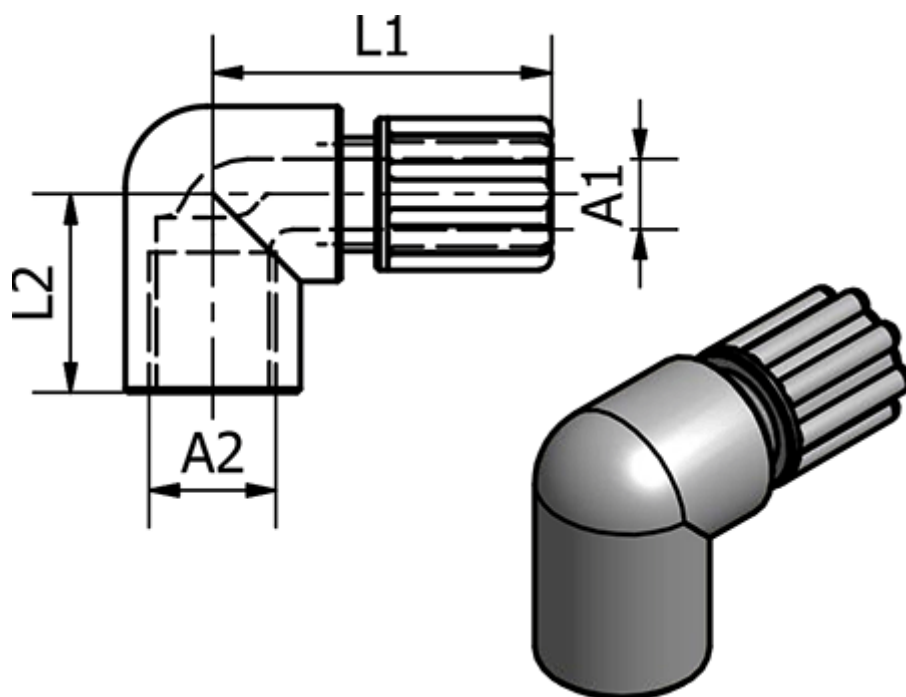

Article number: 58615001

Description: Push-on 150.01, Ø4/6 - G 1/8"
Angle

Measures

Ext. Hose Diameter A1	= 4/6
L1	= 26
L2	= 17
Thread A2	= G 1/8"